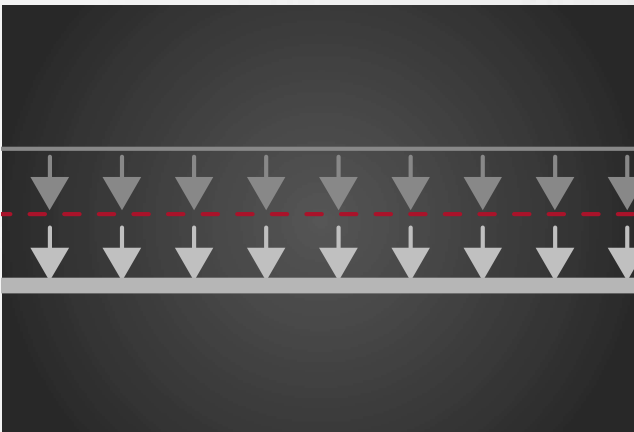

ADVANCED MEMBRANE TECHNOLOGY

Based on our experience with stiff, light and sound dead membranes in the R-series speakers, we have developed a new sandwich membrane, which combines the strength of Aero Space Grade Aluminum with the excellent inner damping properties of softer materials. The result is a 3-layer sandwich membrane with no sound of its own and very low distortion. Perfect for accurate music reproduction.